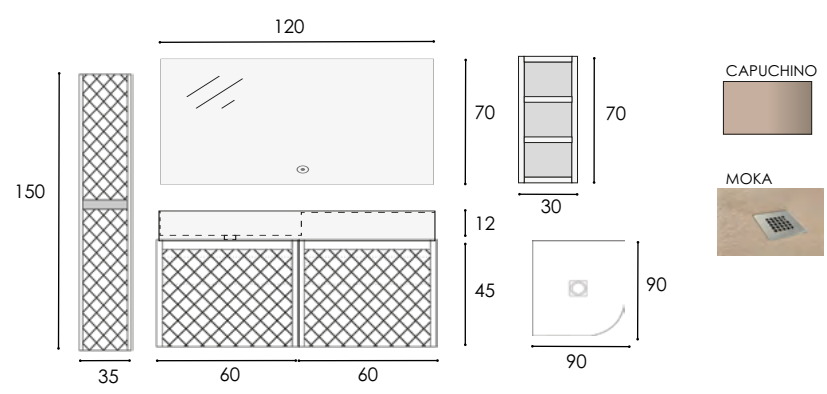

- DIAMOND FURNITURE 2 UNITS
- ACAPULCO 2 SINKS
- DIAMOND COLUMN
- ALBA MIRROR
- OPEN HALF COLUMN
- SHOWER TRAY NATURE RINCÓN