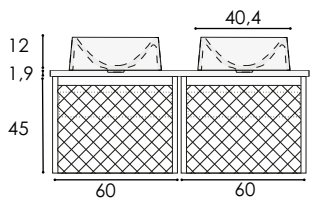

- DIAMANTE 2 UNITS
- COMETA 2 UNITS
- WORKTOP

AZUL MATE