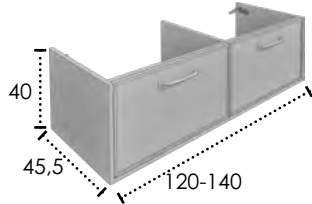

NO INCLUYE GRIFO
TAP NOT INCLUDED
MITIGEUR NON INCLUS

MUEBLE SUSPENDIDO
SUSPENDE FURNITURE
MEUBLE SUSPENDU

- ◇ ODAMA H52 4 DRAWERS
- ◇ ALBA MIRROR LED
- ◇ MÓNACO 2 SINKS

ODAMA 40

**MODULO LEJA ABIERTA
OPEN SHELF MODUL
CAISSON NICHE**