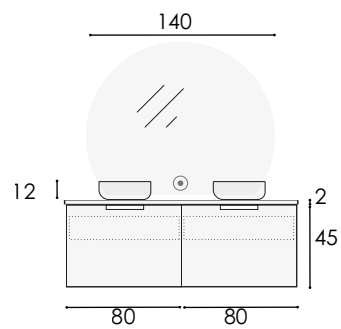

- MINEVA H45 2 DRAWERS
- WORKTOP STONE-COMPACT
- CIRCUS SINK 2 UNITS
- SOL MIRROR
- SHOWER TRAY NATURE DECORADO