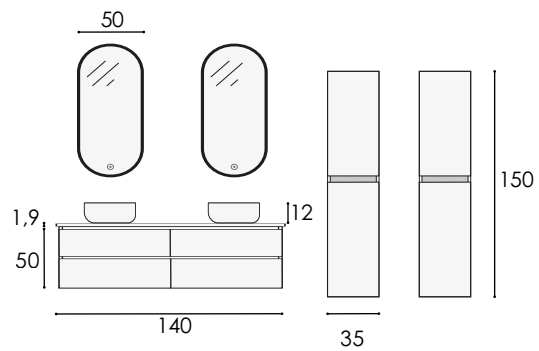

- MARINA H50 4 DRAWERS
- WORKTOP MELAMINE
- CIRCUS SINK 2 UNITS
- ROUND MIRROR 2 UNITS
- AINA MIRRORS 2 UNITS
- MARINA COLUMN 2 UNITS