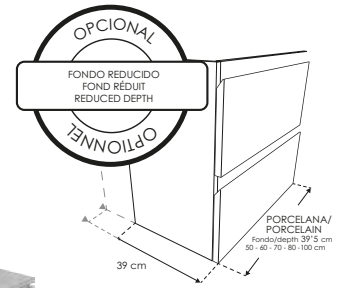

YASMIN 30

TAPAS/WORKTOP/PLAN DE TRAVAIL INCLUIDA/INCLUDED/INCLUS

YASMIN 50

CAJÓN/DRAWER/TIROIR 100-120-140
PUERTA/DOOR/PORTE 80-100-120-140

YASMIN 50

**MODULO LEJA ABIERTA
OPEN SHELF MODUL
CAISSON NICHE**

YASMIN 75

TAPAS/WORKTOP/PLAN DE TRAVAIL

TAPAS/WORKTOP/PLAN DE TRAVAIL

CANNES

ECLIPSA

ACABADO
FINISHED
FINITION
NEGRO PIETRA

COLUMN T-1