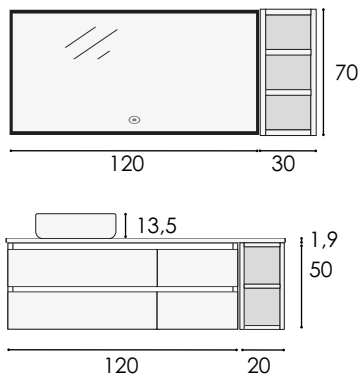

- YASMIN H50 4 DRAWERS DISPLACED
- OPEN SHELF
- MELAMINE WORKTOP
- HORUS SINK
- FAMA MIRROR
- SUSAN MODUL
- SHOWER TRAY NATURE