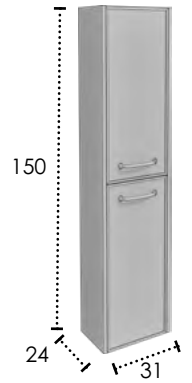

COLUMNA ODAMA