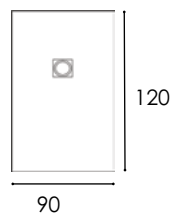

- FORTUNA H52 4 DRAWERS
- ACAPULCO 2 SINKS
- ALBA MIRROR LED
- SHOWER TRAY NATURE

TERRA

GRIS 7037