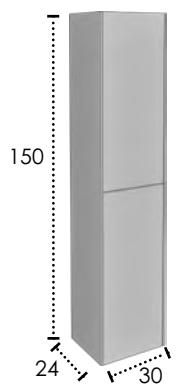

COLUMNA RUT