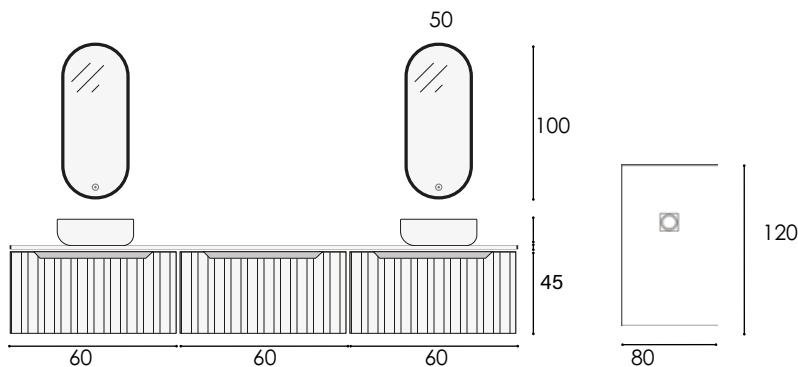

TAPAS/WORKTOP/PLAN DE TRAVAIL

- FORTUNA 1 DRAWER 3 UNITS POLAR
- CIRCUS 2 UNITS SAHARA/WHITE
- AINA MIRROR LED 2 UNITS
- MICROTEC WORKTOP SAHARA
- SHOWER TRAY NATURE

ACABADO
FINISHED
FINITION
NEGRO PIETRA

ECLIPSA