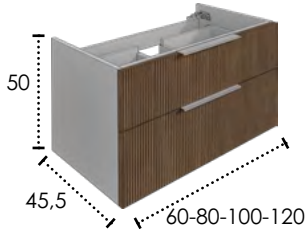

MINERVA 35

MINERVA 45

MINERVA 50

**MODULO LEJA ABIERTA
OPEN SHELF MODUL
CAISSON NICHE**

COLUMNA MINERVA

- MINEVA h35 2 DRAWERS
- WORKTOP MELAMINE
- ECLIPSA WORKTOP 2 DRAWERS
- COLISEUM SINK 2 UNITS
- ALBA MIRROR
- MINERVA COLUMN
- RINA COLUMN
- SHOWER TRAY NATURE DECORADO

TAPAS/WORKTOP/PLAN DE TRAVAIL

TAPAS/WORKTOP/PLAN DE TRAVAIL

CANNES

45,5

ECLIPSA

ACABADO
FINISHED
FINITION
NEGRO PIETRA