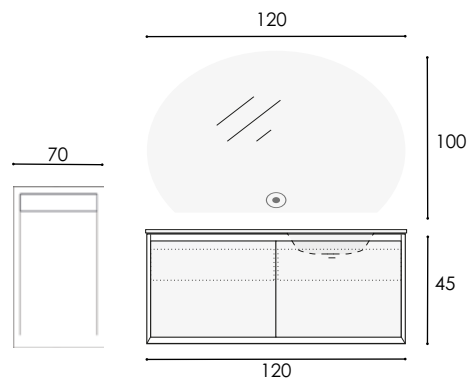

- LUXOR H45 4 DRAWERS
- ANTIBES SINK
- SOL MIRROR
- SHOWER TRAY PREMIUM