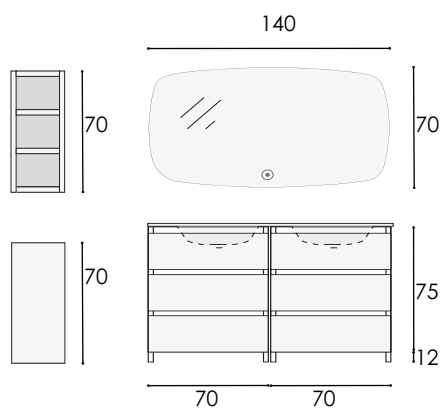

- YASMIN H75 3 DRAWERS 2 UNITS
- ANTIBES SINK 2 SINKS
- ARC MIRROR LED
- SUSAN MODUL
- SUSAN MODUL WITH DOOR