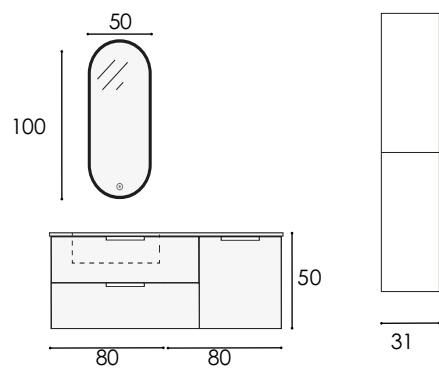

- MINEVA H50 2 DRAWERS 1 DOOR
- WORKTOP MELAMINE
- AINA MIRROR
- MINERVA COLUMN