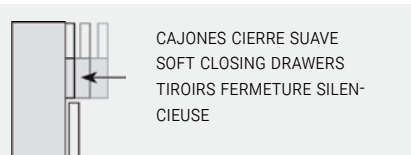

SUSAN

CAJONES CIERRE SUAVE
SOFT CLOSING DRAWERS
TIROIRS FERMETURE SILEN-
CIEUSE

NO INCLUYE GRIFO
TAP NOT INCLUDED
MITIGEUR NON INCLUS

MUEBLE SUSPENDIDO
SUSPENDED FURNITURE
MEUBLE SUSPENDU

FABRICADO EN AGLOMERADO
HYDRÓFUGO
MADE IN HYDROFUGE AGGLOME-
RATE
FABRIQUÉ EN AGLOMÉRÉ HYDRO-
FUGE

- SUSAN 2 DRAWERS
- ANTIBES SINK
- FAMA MIRROR LED
- SUSAN COLUMN
- SUSAN MODUL 2 UNITS
- SUSAN MODUL WITH DOOR 2 UNITS