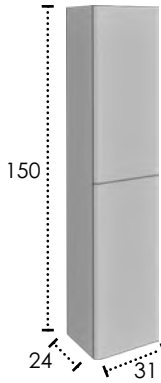

COLUMNA AGATA