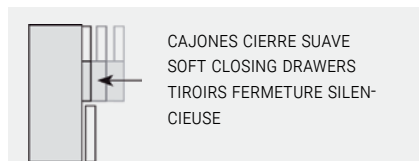

RUT

CAJONES CIERRE SUAVE
SOFT CLOSING DRAWERS
TIROIRS FERMETURE SILEN-
CIEUSE

FABRICADO EN DM Y AGLOMERA-
DO HIDRÓFUGO
MADE IN MDF AND HYDROFUGE
AGGLOMERATE
FABRIQUÉ EN MDF ET AGLOMÉRÉ
HYDROFUGE

NO INCLUYE GRIFO
TAP NOT INCLUDED
MITIGEUR NON INCLUS

MUEBLE SUSPENDIDO
SUSPENDED FURNITURE
MEUBLE SUSPENDU

- RUT H30 2 DRAWERS
- ECLIPSA 2 DRAWERS WORKTOP
- CIRCUS SINK 2 UNITS