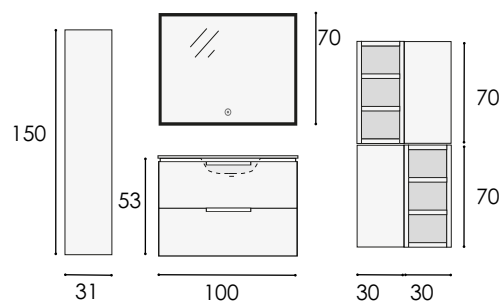

SUSAN

CAJONES CIERRE SUAVE
SOFT CLOSING DRAWERS
TIROIRS FERMETURE SILEN-
CIEUSE

NO INCLUYE GRIFO
TAP NOT INCLUDED
MITIGEUR NON INCLUS

MUEBLE SUSPENDIDO
SUSPENDED FURNITURE
MEUBLE SUSPENDU

FABRICADO EN AGLOMERADO
HYDRÓFUGO
MADE IN HYDROFUGE AGGLOME-
RATE
FABRIQUÉ EN AGLOMÉRÉ HYDRO-
FUGE

- SUSAN 2 DRAWERS
- ANTIBES SINK
- FAMA MIRROR LED
- SUSAN COLUMN
- SUSAN MODUL 2 UNITS
- SUSAN MODUL WITH DOOR 2 UNITS