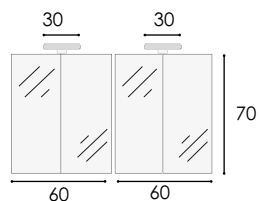

- FLORENCIA 3 DRAWERS LEFT
  DISPLACED
- ACAPULCO 1 SINK
- LUNA ARMOIRE MIRROR 2

UNITS

- VERÓNICA LED 2 UNITS

NEGRO FINISH

SINK SKIRT
PERLA