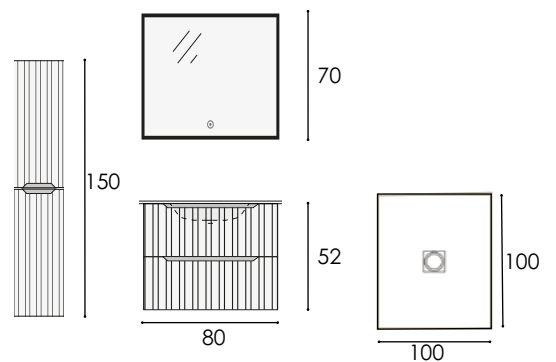

- FORTUNA H52 2 DRAWERS
- PORCELAIN SINK
- FAMA MIRROR LED
- FORTUNA COLUMN
- SHOWER TRAY NATURE DECORADO