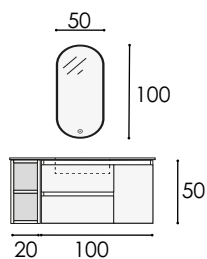

CAJONES CIERRE SUAVE
SOFT CLOSING DRAWERS
TIROIRS FERMETURE SILEN-
CIEUSE

NO INCLUYE GRIFO
TAP NOT INCLUDED
MITIGEUR NON INCLUS

FABRICADO EN DM Y
AGLOMERADO HIDRÓFUGO
MADE IN MDF AND HYDROFUGE
AGGLOMERATE
FABRIQUÉ EN MDF ET AGLOMÉRÉ
HYDROFUGE

MUEBLE SUSPENDIDO
SUSPENDED FURNITURE
MEUBLE SUSPENDU

- YASMIN 2 DRAWERS 1 DOOR
- URANO SINK
- AINA MIRROR LED
- OPEN SHELF