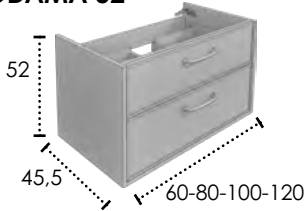

ODAMA 40

**MODULO LEJA ABIERTA
OPEN SHELF MODUL
CAISSON NICHE**

COLUMNA ODAMA

ODAMA 52

ODAMA 52

ODAMA 85

OPEN SHELF INTO THE BODY (LEFT OR RIGHT OPTION) OPEN SHELF ONLY AVAILABLE IN DESIGN

LACQUERED

DESIGN

HANDLE OPTIONS

TAPAS/WORKTOP/PLAN DE TRAVAIL

LACQUERED

EL COLOR ES APROXIMADO. POR FAVOR CONSULTA EL MUESTRARIO DE LACAS PARA MAYOR PRECISIÓN.

THE COLOR IS APPROXIMATE, PLEASE CONSULT THE LACQUER SAMPLE FOR BETTER ACCURACY.

LA COULEUR EST APPROXIMATIVE, VEUILLEZ CONSULTER L'ÉCHANTILLON DE LAQUE POUR UNE MEILLEURE PRÉCISION.

DESIGN

LA DIRECCIÓN DE LA VETA SE MUESTRA EN LAS FOTOGRAFÍAS.

THE GRAIN DIRECTION IS SHOWN IN THE PHOTOGRAPHS.

LE SENS DU VEINAGE EST INDIQUÉ SUR LES PHOTOGRAPHES.