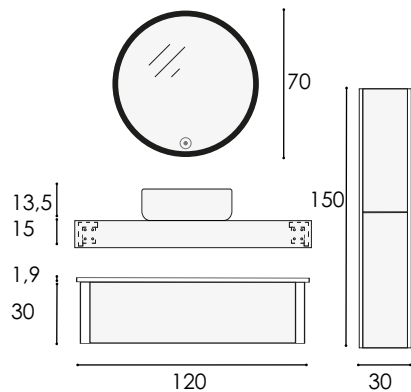

LACQUERED

AQUAMAR	PERLA
POLAR	TERRACOTA
SAGE	MOKKA
AZUL MATE	CAPUCHINO
ANTRACITA	TERRA
NEGRO	BLANCO

LACQUERED

EL COLOR ES APROXIMADO, POR FAVOR CONSULTA EL MUESTRARIO DE LACAS PARA MAYOR PRECISIÓN.
THE COLOR IS APPROXIMATE, PLEASE CONSULT THE LACQUER SAMPLE FOR BETTER ACCURACY.
LA COULEUR EST APPROXIMATIVE, VEUILLEZ CONSULTER L'ÉCHANTILLON DE LAQUE POUR UNE MEILLEURE PRÉCISION.

DESIGN

LAVE
HALIFAX
CARINI
NILO
AURORA
TABACO

DESIGN

LA DIRECCIÓN DE LA VETA SE MUESTRA EN LAS FOTOGRAFÍAS.
THE GRAIN DIRECTION IS SHOWN IN THE PHOTOGRAPHS.
LE SENS DU VEINAGE EST INDIQUÉ SUR LES PHOTOGRAPHES.