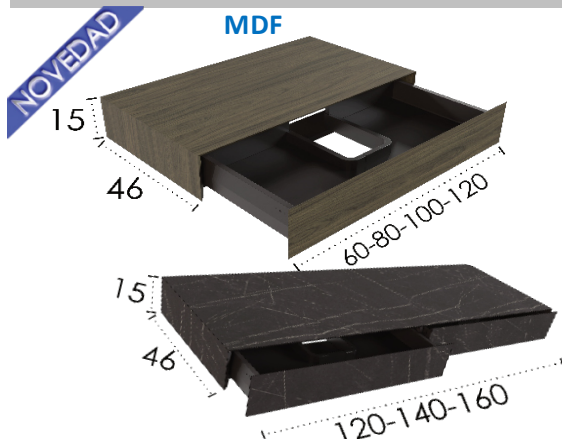

TABLERO MDF / MDF BOARDS / PANNEAUX MDF

	DISEÑO - DESIGN - DÉCOR	NEGRO PIETRA	COLOR - COULEUR
60	356,97 €	380,72 €	---
80	405,18 €	434,73 €	---
100	453,37 €	488,73 €	---
120	501,56 €	542,74 €	---
120 2C	605,26 €	646,54 €	2 CAJONES-2 DRAWERS
140 2C	653,48 €	700,51 €	2 CAJONES-2 DRAWERS
160 2C	701,66 €	754,57 €	2 CAJONES-2 DRAWERS

Escuadras / Squares / Équerres: **25,39€** (≥100 cm: Add 1 bracket on middle / ≥100 cm : ajouter 1 équerre centrée)