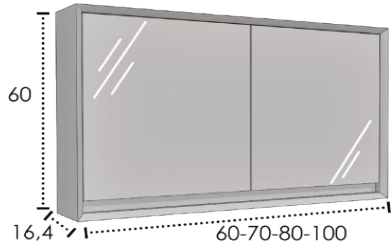

ESPEJOS Y CAMERINOS - MIRRORS AND MIRROR CABINETS - MIROIRS ET ARMOIRES MIROIR

LUXOR

*Casco en DM 19 mm - Puertas espejo aglo. - Bisagra cierre suave -

*Body MDF 19 mm - Mirror doors agglo. - Soft closing hinges - Inside shelves - You can adapt Pandora Led lights.

*Caisson MDF 19 mm - Portes miroir aglo. - Charnières fermeture silencieuse - Étagères intérieures - Adaptable luminaire Pandora Led

DISEÑO - DESIGN - DÉCOR	BLANCO - WHITE - BLANC	COLOR - COULEUR

2 puertas/2 doors/2 portes 60	398,68 €	405,72 €	418,93 €
2 puertas/2 doors/2 portes 70	423,26 €	430,36 €	444,67 €
2 puertas/2 doors/2 portes 80	447,83 €	455,00 €	470,40 €
2 puertas/2 doors/2 portes 100	514,66 €	523,41 €	541,05 €
3 puertas/3 doors/3 portes 120	580,27 €	588,57 €	607,50 €
2 + 2 puertas/doors/portes 140cm	580,27 €	588,57 €	607,50 €

PARA JUNTAR
A JOINDRE ENSEMBLE
TO PUT TOGETHER

LUNA

*Casco en aglo 16 mm - Puertas espejo aglo. - Bisagra cierre suave -

*Body agglo.16 mm - Mirror doors agglo. - Soft closing hinges - Inside shelves - You can adapt Pandora Led lights.

*Caisson aglo.16 mm - Portes miroir aglo. - Charnières fermeture silencieuse - Étagères intérieures - Adaptable luminaire Pandora Led

DISEÑO - DESIGN - DÉCOR	BLANCO - WHITE - BLANC	COLOR - COULEUR

2 puertas/2 doors/2 portes 60	322,05 €	332,90 €	361,90 €
2 puertas/2 doors/2 portes 70	348,57 €	360,64 €	386,71 €
2 puertas/2 doors/2 portes 80	375,08 €	388,38 €	411,51 €
3 puertas/3 doors/3 portes 100	460,82 €	467,01 €	490,70 €
2 + 2 puertas/doors/portes 120cm	619,11 €	640,81 €	698,81 €
2 + 2 puertas/doors/portes 140cm	672,14 €	696,28 €	748,41 €

PARA JUNTAR
A JOINDRE ENSEMBLE
TO PUT TOGETHER
60+60cm
70+70cm

BERTA

*Laterales en DM 19 mm- Puertas espejo aglo. - Bisagra cierre suave -
Lejas interiores - Se pueden adaptar apliques Led Pandora