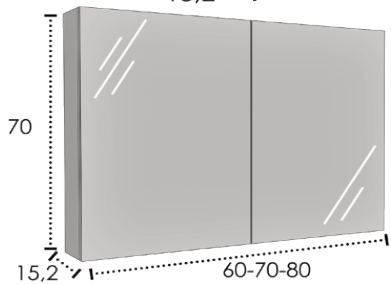

2 puertas/2 doors/2 portes 60	322,05 €	332,90 €	361,90 €
2 puertas/2 doors/2 portes 70	348,57 €	360,64 €	386,71 €
2 puertas/2 doors/2 portes 80	375,08 €	388,38 €	411,51 €
3 puertas/3 doors/3 portes 100	460,82 €	467,01 €	490,70 €
2 + 2 puertas/doors/portes 120cm	619,11 €	640,81 €	698,81 €
2 + 2 puertas/doors/portes 140cm	672,14 €	696,28 €	748,41 €

PARA JUNTAR
A JOINDRE ENSEMBLE
TO PUT TOGETHER
60+60cm
70+70cm

BERTA

*Laterales en DM 19 mm- Puertas espejo aglo. - Bisagra cierre suave -
Lejas interiores - Se pueden adaptar apliques Led Pandora

*MDF sides 19 mm - Mirror door agglo. - Soft closing hinges -
Inside shelves - You can adapt Pandora Led lights

*Joues MDF 19 mm - Portes miroir aglo. - Charnières fermeture
silencieuse - Étagères intérieures - Adaptable luminaire Pandora Led