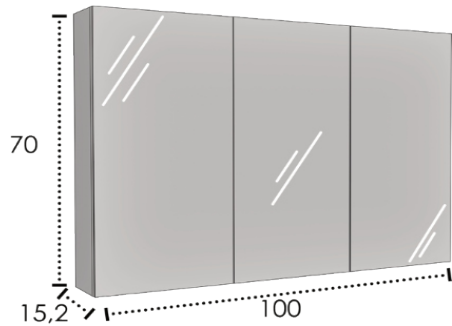

LUNA

*Casco en aglo 16 mm - Puertas espejo aglo. - Bisagra cierre suave -

*Body agglo.16 mm - Mirror doors agglo. - Soft closing hinges - Inside shelves - You can adapt Pandora Led lights.

*Caisson aglo.16 mm - Portes miroir aglo. - Charnières fermeture silencieuse - Étagères intérieures - Adaptable luminaire Pandora Led

DISEÑO - DESIGN - DÉCOR	BLANCO - WHITE - BLANC	COLOR - COULEUR