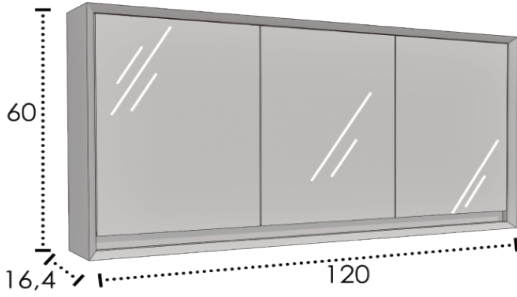

ESPEJOS Y CAMERINOS - MIRRORS AND MIRROR CABINETS - MIROIRS ET ARMOIRES MIROIR

LUXOR

*Casco en DM 19 mm - Puertas espejo aglo. - Bisagra cierre suave -

*Body MDF 19 mm - Mirror doors agglo. - Soft closing hinges - Inside shelves - You can adapt Pandora Led lights.

*Caisson MDF 19 mm - Portes miroir aglo. - Charnières fermeture silencieuse - Étagères intérieures - Adaptable luminaire Pandora Led

DISEÑO - DESIGN - DÉCOR	BLANCO - WHITE - BLANC	COLOR - COULEUR