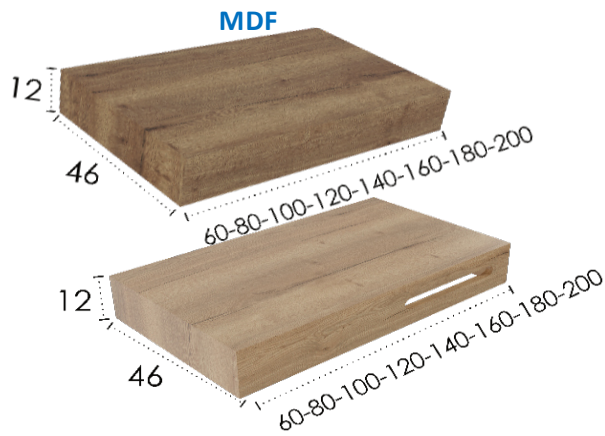

DISEÑO - DESIGN - DÉCOR	NEGRO PIETRA	COLOR - COULEUR
60	249,32 €	260,54 €	---
80	288,69 €	301,86 €	---
100	328,01 €	343,16 €	---
120	367,37 €	384,50 €	---
140	406,69 €	425,76 €	---
160	420,56 €	440,34 €	---
180	465,05 €	487,06 €	---
200	509,54 €	533,76 €	---

Escuadras / Squares / Équerres: **25,39 €**